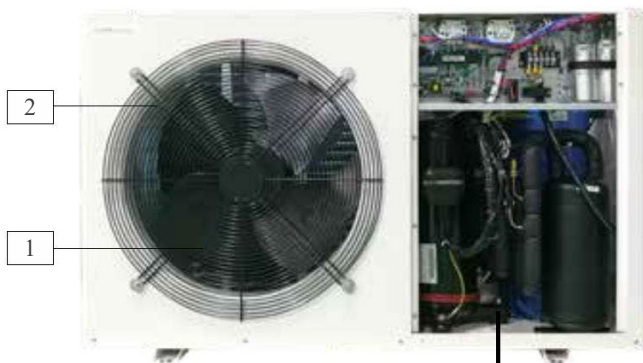

Blue fire Senior SBR 14.0H-B

Cod. 1041133