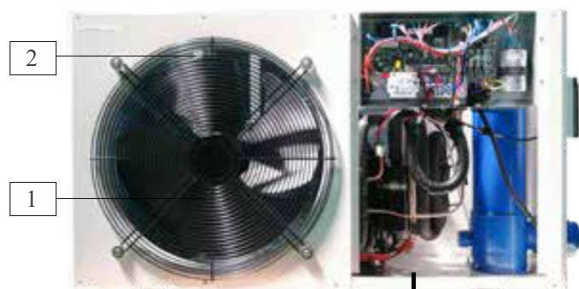

Blue fire Junior SBR 3.8H-B

Cod. 1041130