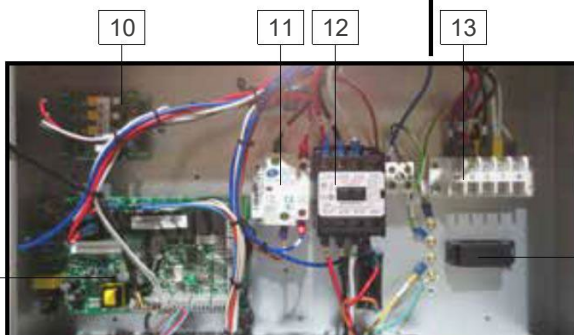

Blue fire Senior SBR 17.0H-B-S

Cod. 1041139