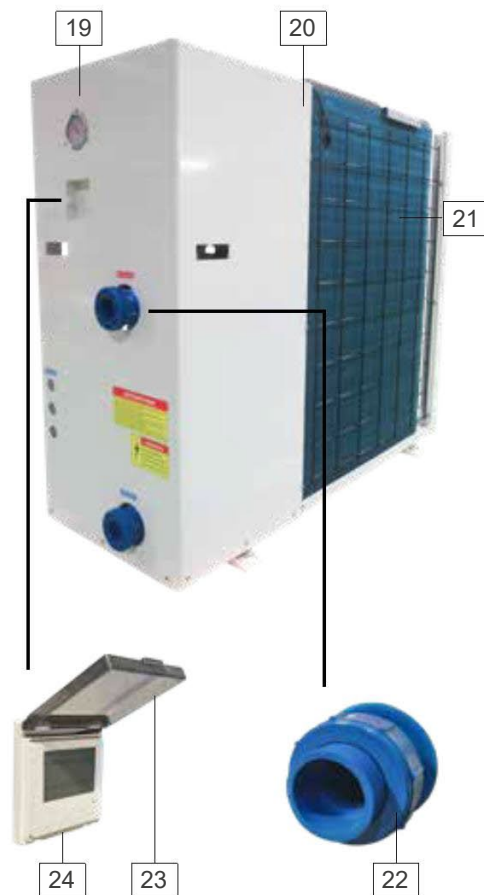

Blue fire Senior SBR 17.0H-B

Cod. 1041134