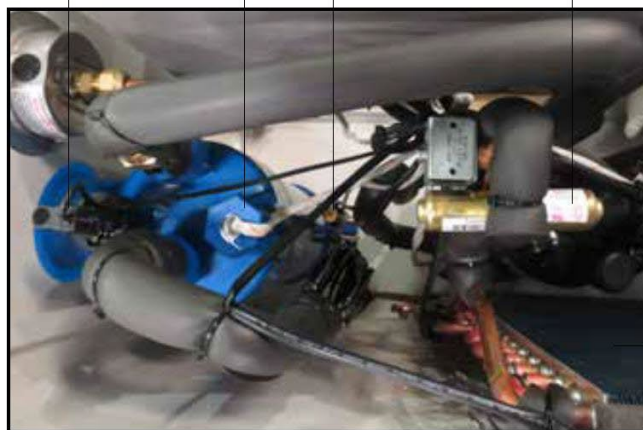

Blue fire Junior SBR 3.8H-B

Cod. 1041130