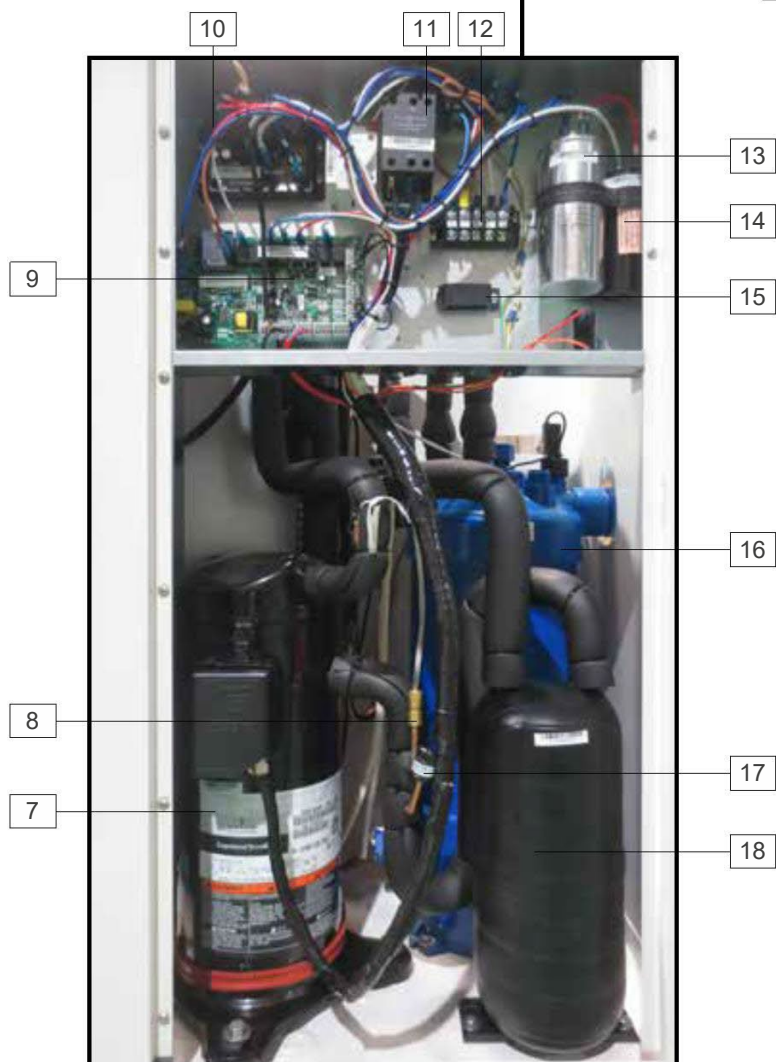

Blue fire Senior SBR 17.0H-B

Cod. 1041134