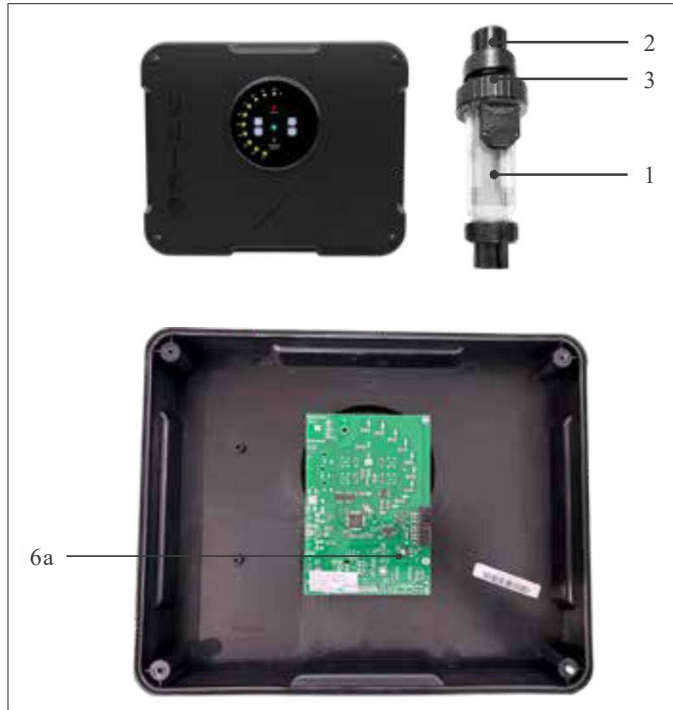

Uniko - Uniko Pro - Uniko Mg

Cod. 1040007-1040008-1040009-1040010-1075241-1075242-1075243-1075244-1040012

UNIKO - UNIKO MG