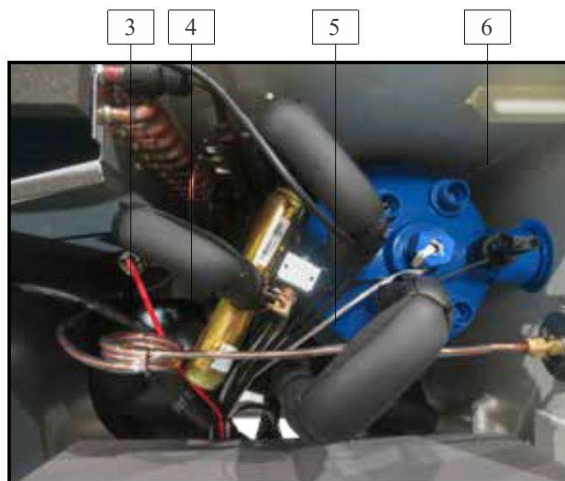

Blue fire Senior SBR 14.0H-B

Cod. 1041133